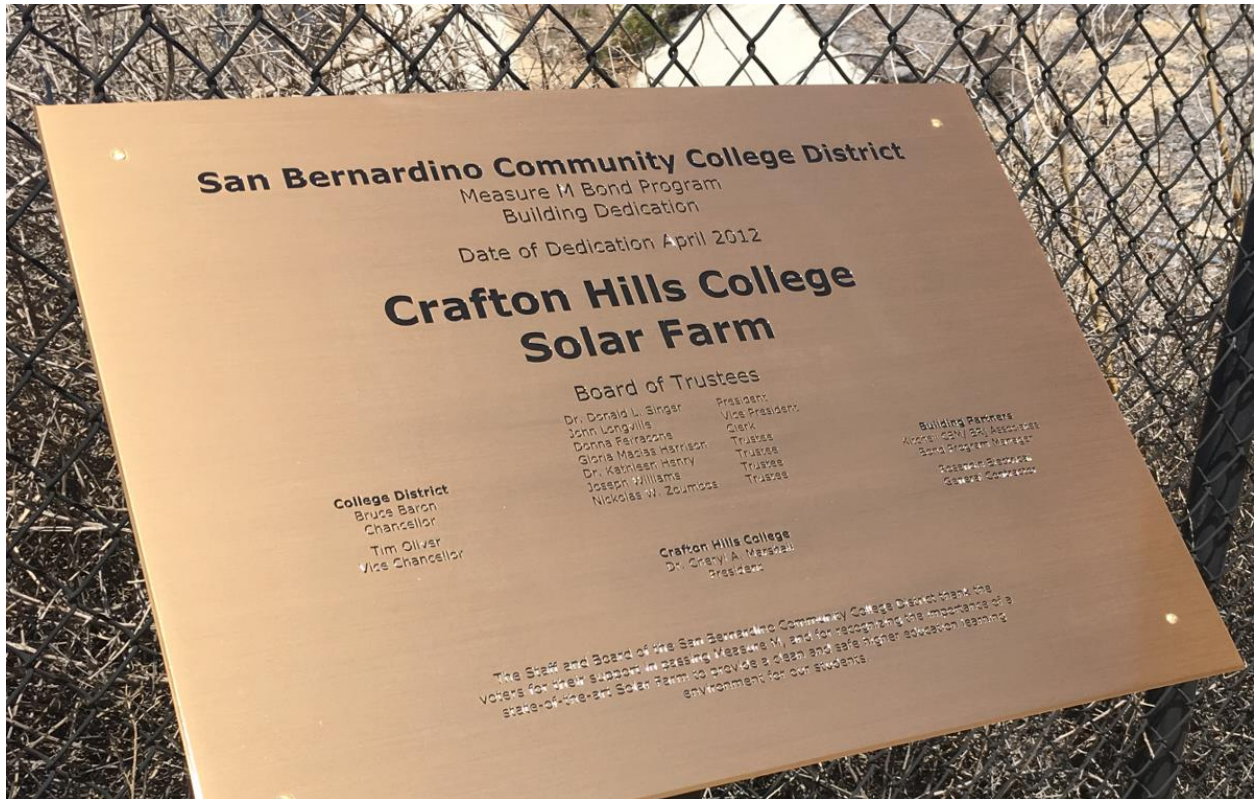

San Bernardino Community College District
Measure M Bond Program
Building Dedication

Date of Dedication April 2012

Crafton Hills College
Solar Farm

Board of Trustees

Dr. Donald L. Singer   President
John Longville   Vice President
Donna Ferracone   Clerk
Gloria Macias Harrison   Trustee
Dr. Kathleen Henry   Trustee
Joseph Williams   Trustee
Nikolaos W. Zoumbos   Trustee

College District
Bruce Baron
Chancellor
Tim Oliver
Vice Chancellor

Crafton Hills College
Dr. Cheryl A. Marshall
President

The Staff and Board of the San Bernardino Community College District thank the voters for their support in passing Measure M, and for recognizing the importance of a state-of-the-art Solar Farm to provide a clean and safe higher education learning environment for our students.